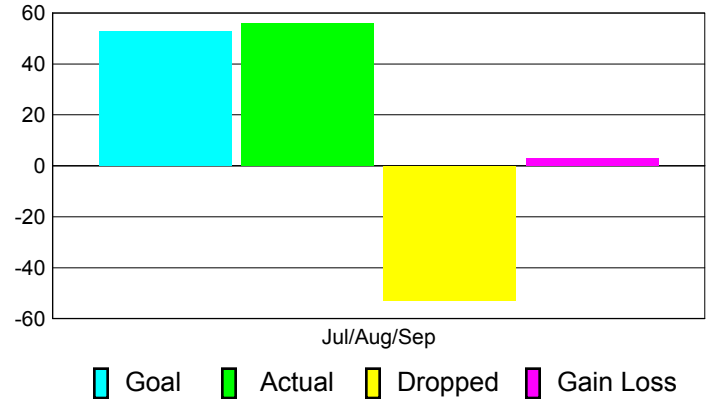

Membership Results 2012-2013

Goal, New, Dropped, Gain/Loss

Comparison of Membership Gain/Loss

Current Year Compared to the Previous Year